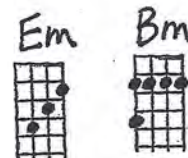

# Let It Be Me – Everly Brothers

G                    D                    Em                    Bm  
 I blessed the day I found you    I want to stay around you

C            G            C            G  
 And so I beg you    Let it be me

G                    D                    Em                    Bm  
 Don't take this heaven from one    If you must cling to some one

C            G            C            G  
 Now and for ever    Let it be me

C                    Bm                    C                    G  
 Each time we meet love    I find com plete looovee

Am                    Bm                    C                    B D  
 Without your sweet love    what would life be

Am                    Bm                    C                    B D  
 Without your sweet love    what would life be

G            D                    Em                    Bm  
 So never leave me lonely    Tell me you'll love me only