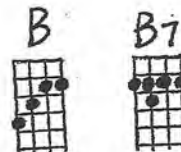

# Let It Be Me – Everly Brothers

G                    D                    Em                    Bm  
 I blessed the day I found you    I want to stay around you

C            G            C            G  
 And so I beg you    Let it be me

G                    D                    Em                    Bm  
 Don't take this heaven from one    If you must cling to some one

C            G            C            G  
 Now and for ever    Let it be me

C                    Bm                    C                    G  
 Each time we meet love    I find com plete looovee

Am                    Bm                    C                    B D  
 Without your sweet love    what would life be

Am                    Bm                    C                    B D  
 Without your sweet love    what would life be

G            D                    Em                    Bm  
 So never leave me lonely    Tell me you'll love me only