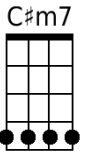

|A |C#m |Bm7 |E7 **Drop Baby Drop - as sung by Manao Company**

|A C#m7 Bm7 E7
 My heart does the tango with every little move you make
 A C#m7 Bm7 E7
 I love you like a mango 'cause we can make it every day

A C#m7 Bm7 E7
 I want you to drop-baby-drop-baby-drop drop all your love on me
 A C#m7 Bm7 E7
 Drop-baby-drop-baby-drop drop 'cause I'm hungry
 A C#m7 Bm7 E7
 Drop-baby-drop-baby-drop drop all your love on me
 A C#m7 Bm7 E7
 Drop-baby-drop-baby-drop drop 'cause I'm hungry

A C#m7 Bm7 E7
 My nights would be so lonely if ever you should choose to go
 A C#m7 Bm7 E7
 I'd live just like a zombie with very little love to show

A C#m7 Bm7 E7
 I want you to drop-baby-drop-baby-drop drop all your love on me
 A C#m7 Bm7 E7
 Drop-baby-drop-baby-drop drop 'cause I'm hungry
 A C#m7 Bm7 E7
 Drop-baby-drop-baby-drop drop all your love on me
 A C#m7 Bm7 E7
 Drop-baby-drop-baby-drop drop 'cause I'm hungry

|A C#m7 Bm7 E7
 I want you to drop-baby-drop-baby-drop drop all your love on me
 A C#m7 Bm7 E7 A
 Drop-baby-drop-baby-drop drop 'cause I'm hungry Drop-baby-
 C#m7 Bm7 E7 A C#m7
 Drop-baby-drop drop all your love on me Drop-baby-drop-baby-
 Bm7 E7 A C#m7 Bm7
 Drop drop 'cause I'm hungry drop-baby-drop-baby-drop!