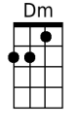

| F | G | C | C

All My Loving – The Beatles

n.c. Dm G7 C Am
 Close your eyes and I'll kiss you tomorrow I'll miss you
 F Dm Bb | G7 |
 Remember I'll always be true~

 Dm G7 C Am
 And then while I'm away I'll write home every day
 F G7 C | (stop)
 And I'll send all my lovin' to you

n.c. Dm G7 C Am
 I'll pretend that I'm kissing the lips I am missing
 F Dm Bb | G7 |
 And hope that my dreams will come true~

 Dm G7 C Am
 And then while I'm away I'll write home every day
 F G7 C | (stop)
 And I'll send all my lovin' to you

 Dm G7 C Am
 And then while I'm away I'll write home every day
 F G7 C | (stop)
 And I'll send all my lovin' to you

n.c. Am (ou) C+ C Am (ou) C+ C
 All my loving I will send to you All my loving darlin' I'll be true

 Am C Am
 All my lovin' AIII~ my lovin' ou-ou All my lovin'

 C | C (one strum)
 I will send to you