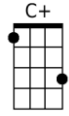

| F | G | C | C

All My Loving – The Beatles

n.c. Dm G7 C Am
 Close your eyes and I'll kiss you tomorrow I'll miss you
 F Dm Bb | G7 |
 Remember I'll always be true~

 Dm G7 C Am
 And then while I'm away I'll write home every day
 F G7 C | (stop)
 And I'll send all my lovin' to you

n.c. Dm G7 C Am
 I'll pretend that I'm kissing the lips I am missing
 F Dm Bb | G7 |
 And hope that my dreams will come true~

 Dm G7 C Am
 And then while I'm away I'll write home every day
 F G7 C | (stop)
 And I'll send all my lovin' to you

 Dm G7 C Am
 And then while I'm away I'll write home every day
 F G7 C | (stop)
 And I'll send all my lovin' to you

n.c. Am (ou) C+ C Am (ou) C+ C
 All my loving I will send to you All my loving darlin' I'll be true

 Am C Am
 All my lovin' AIII~ my lovin' ou-ou All my lovin'

 C | C (one strum)
 I will send to you